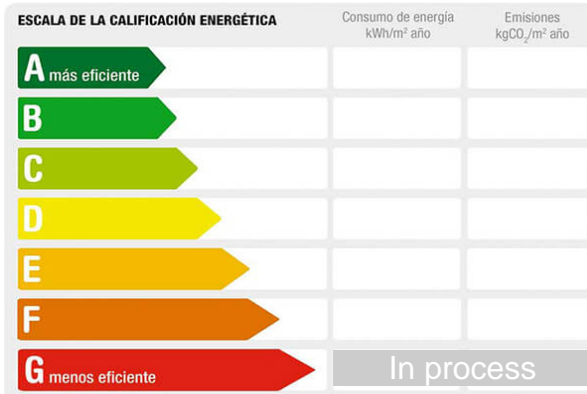

Floor: Baja
Town: Madrid
Province: Madrid
Postal code: 28041
Zone: Ciudad de los angeles

Sqm built: 50 **Bedrooms:** 2 **Bathrooms:** 1
Outward/Inward: outward **Cupboards:** 3

Description: